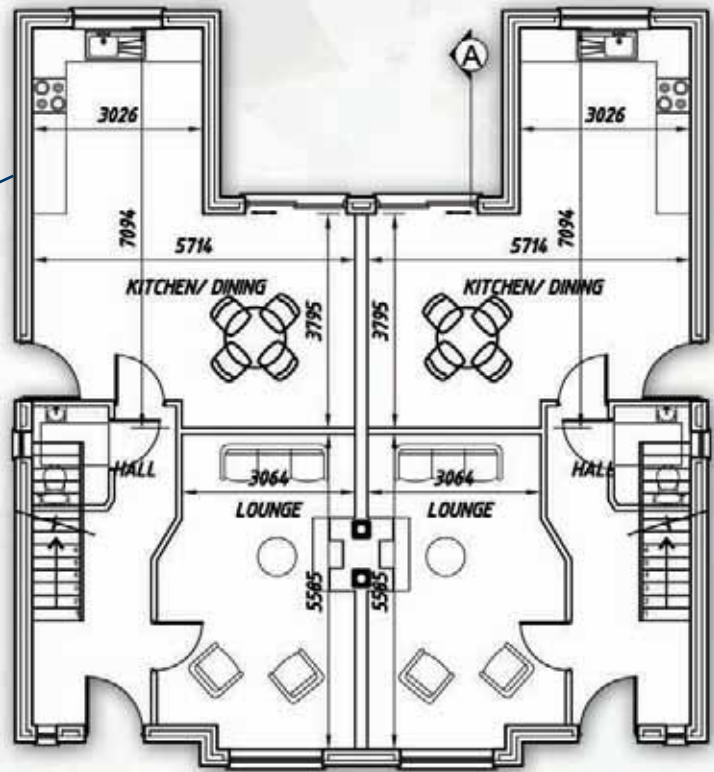

# House Type F - 4 Bedroom Semi Detached Floor Plans

Total Floor Area:  
1378sqft

Ground Floor Plan

First Floor Plan